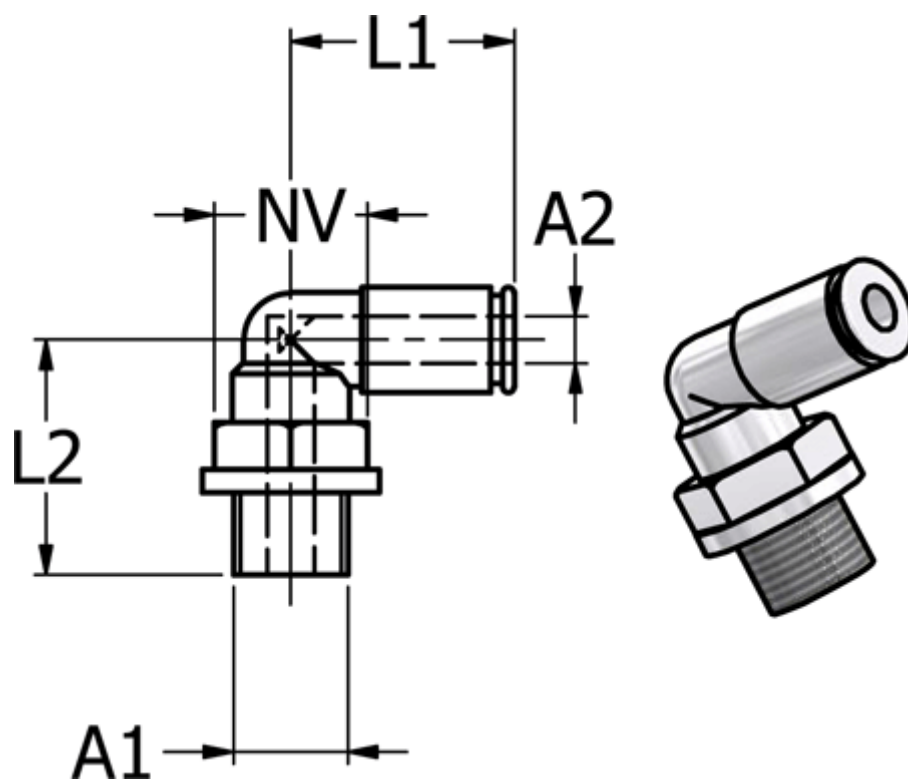

Article number: 5868540146

Description: Metal Push-in fitting 854.014-6, Ø6 / G 1/4"
Elbow with FPM O-ring

Measures

Ext. hose diameter A2 = 6

L1 = 21

L2 = 24

NV = 13

Thread A1 = G 1/4"